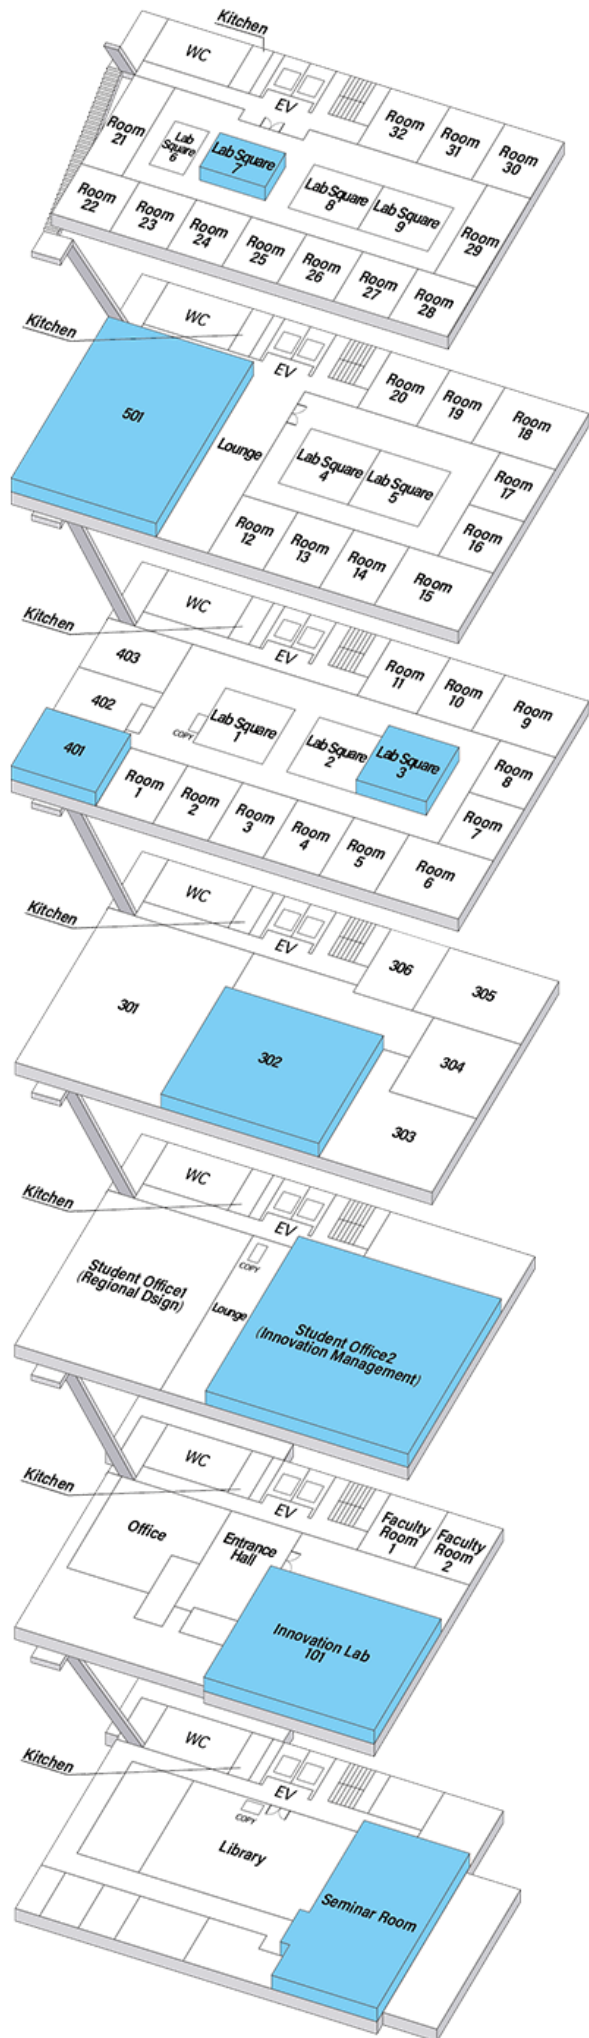

# Map

6F

Room 21-32  
Lab Square 6-9

5F

501  
Room 12-20  
Lab Square 4-5

4F

401 - 403  
Room 1 - 11  
Lab Square 1 - 3

3F

301 - 306

2F

Student Office 1  
(Regional Dsign)  
Student Office 2

1F

Office  
Innovation Lab 101  
Faculty Room 1  
Faculty Room 2

B1F

Seminar Room  
Library